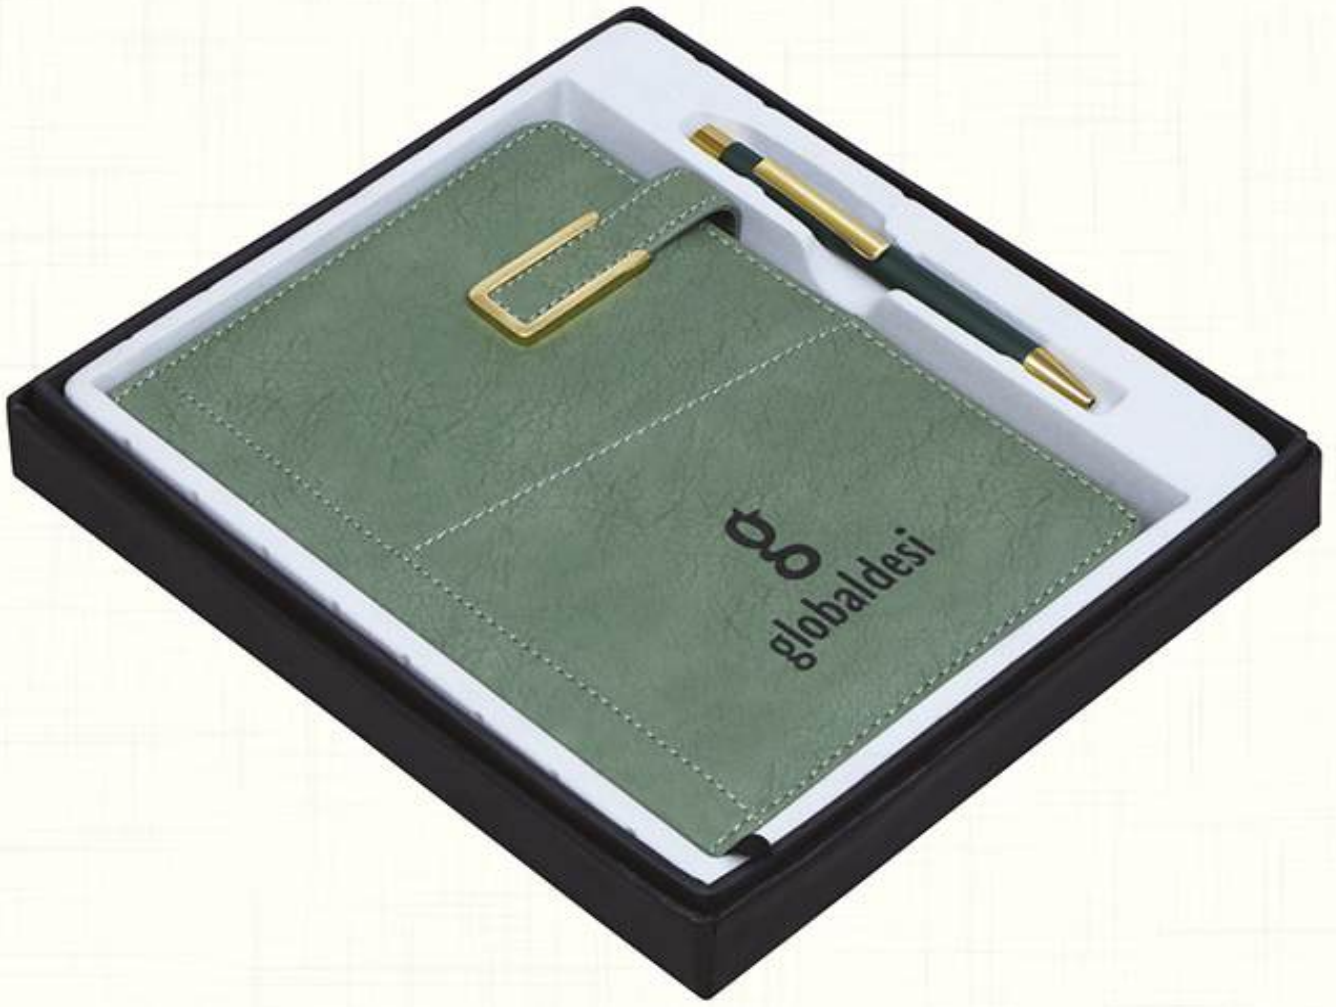

Executive Gift Sets

Item Code : GS 410

Set of 4 : A6 Nbk. + Pen + Card Holder + Key Chain

(NOTE BOOK SIZE A5)

IDF 4500

(NOTE BOOK SIZE A5)

IDF 4501

(NOTE BOOK SIZE A5)

IDF 4502

(NOTE BOOK SIZE A5)

IDF 4503

(NOTE BOOK SIZE A5)

IDF 4504

(NOTE BOOK SIZE A5)

IDF 4505

(NOTE BOOK SIZE A5)

IDF 4506

(NOTE BOOK SIZE A5)

IDF 4507

(Small Photo Frame 6"x4" + Pen)

IDF 4515

(Photo Frame 5"x7" + Pen)

IDF 4516

(Big Photo Frame 5"x7" + Pen)