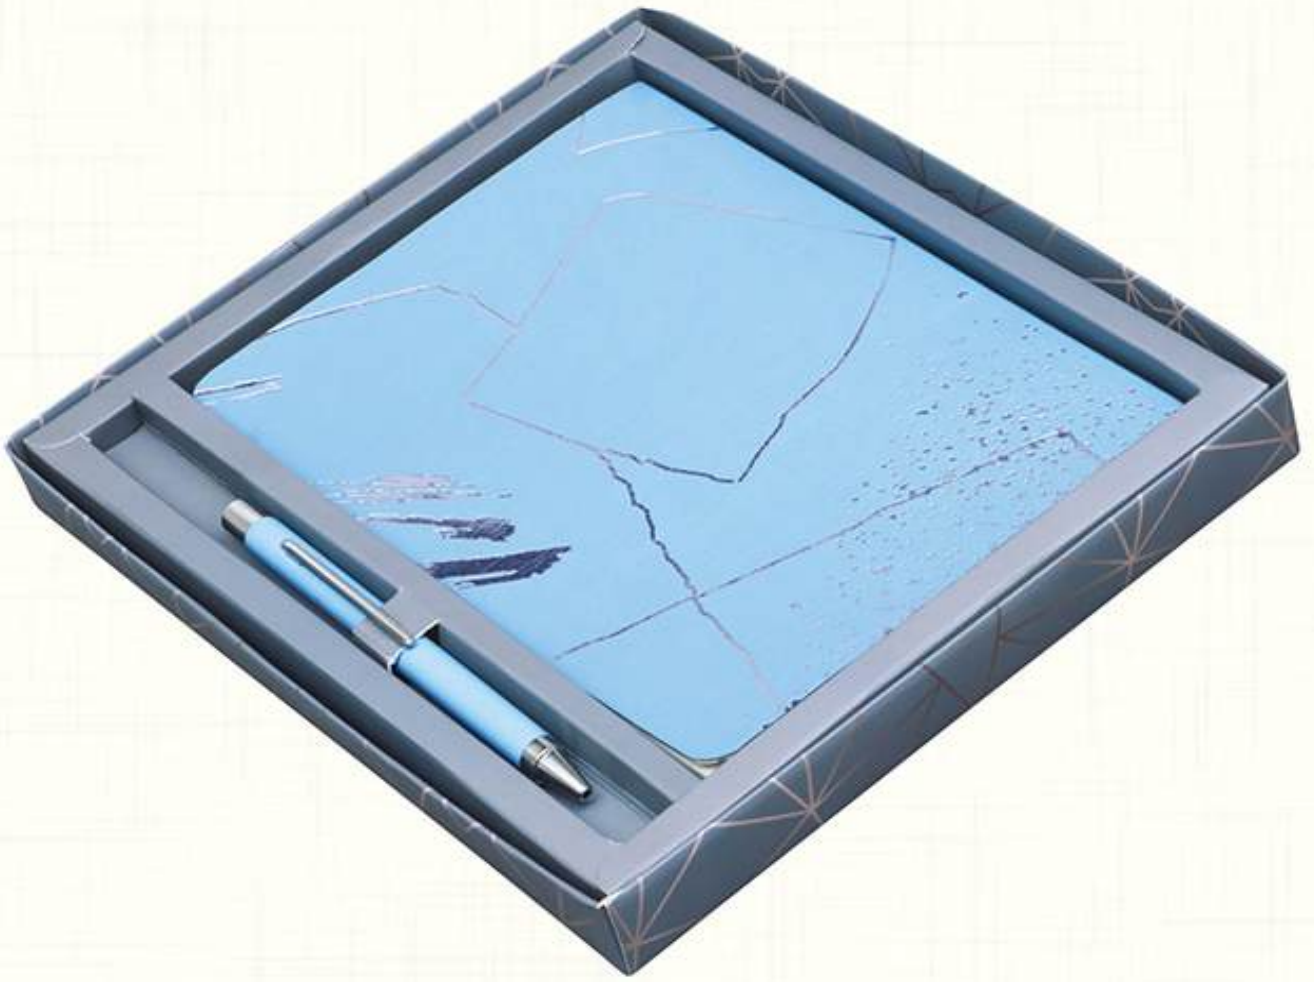

Executive Gift Sets

Item Code : GS 410

Set of 4 : A6 Nbk. + Pen + Card Holder + Key Chain

(NOTE BOOK SIZE A5)

IDF 4500

(NOTE BOOK SIZE A5)

IDF 4501

(NOTE BOOK SIZE A5)