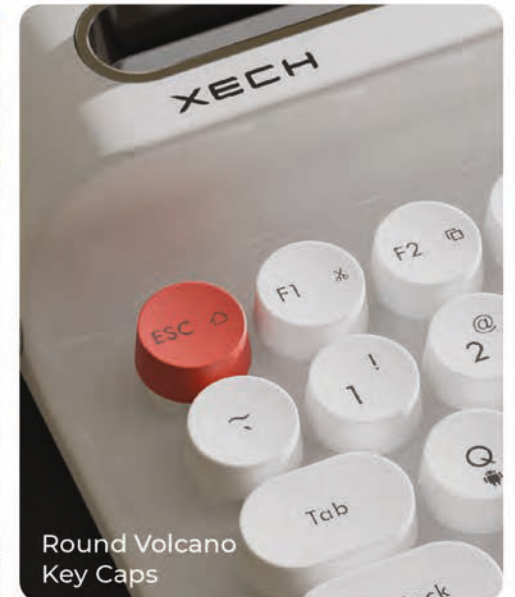

Round Volcano
Key Caps

How is this keyboard the perfect fusion of retro with modern tech?

Compatible with

Android

Windows

iOS

Phone & Tablet
Holder

Connect to
3 Devices at Once

84
Keys

Iconic Typewriter
Design