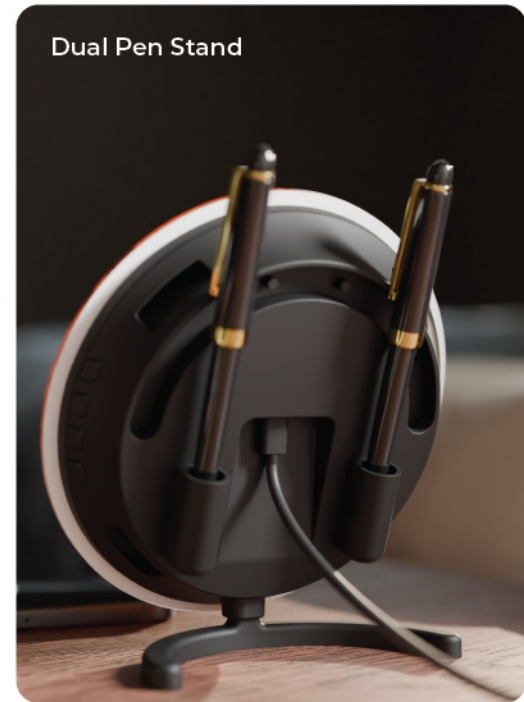

NAVYUG
Corporates

SOLARIS LITE

Digital Clock with Pen Stand

MRP ₹ 2,999/-

Pair to Sync Time

Dual Pen Stand

Versatile Branding Space

What Makes