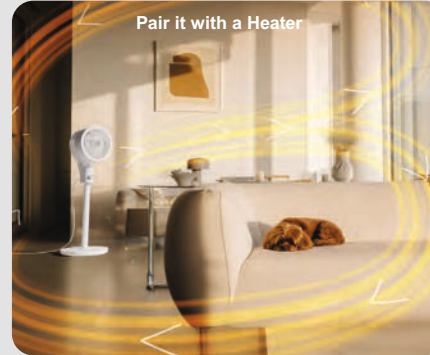

GUSTO LITE White
Air Circulator

MRP ₹ 10,499/-

Boost Energy Savings. Drop Energy Bills.

Why choose an

XECH Air Circulator to redefine your airflow experience?

Uni Dial
Control

Omni
Directional

Powerful
Airflow