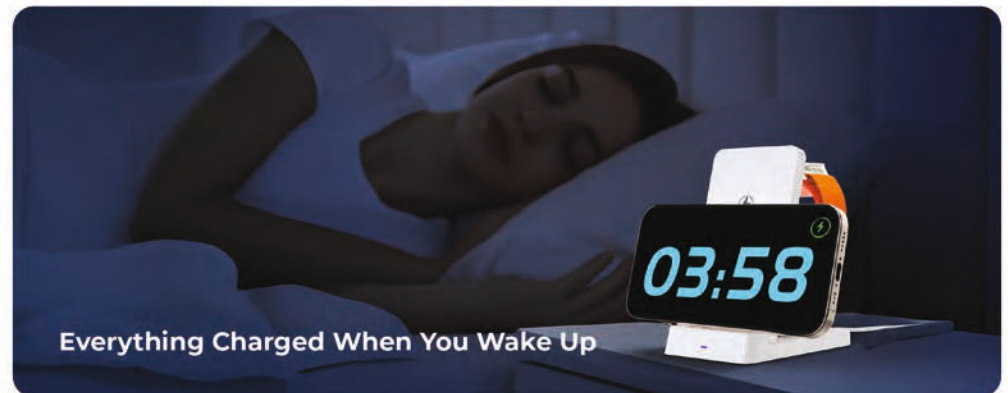

What makes

XECH Powerbase Ultra The Perfect Multicharger?

Wireless
Charger

Type-C
Charging

Lite
Weight

Support for Qi
Standard Model