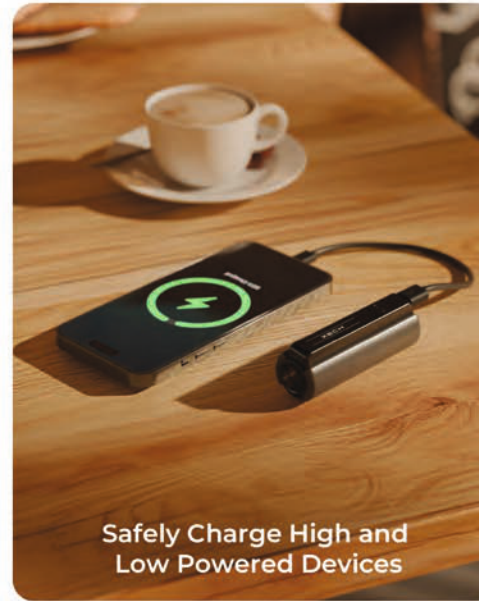

Safely Charge High and
Low Powered Devices