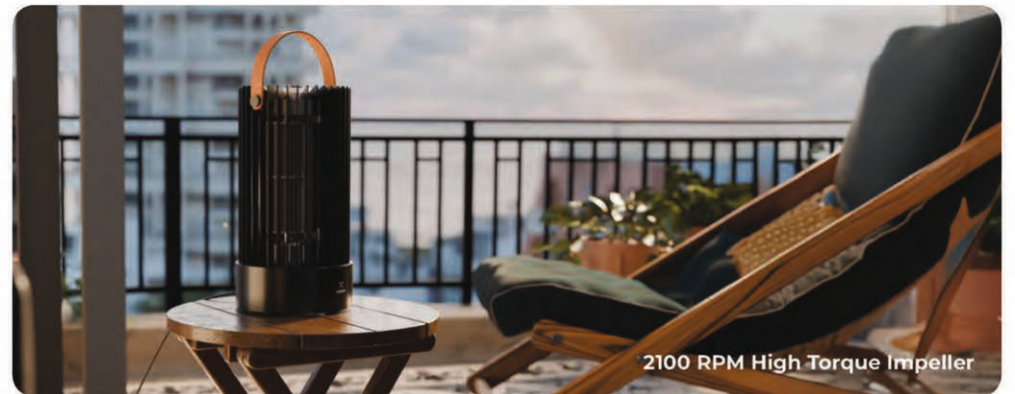

3 Wind
Speeds

90°
Head
Tilt

NAVYUG
Corporates

FUTURE FAN Tower Fan

MRP ₹ 4,999/-

Air That Flows Effortlessly
to Every Corner

Adjustable Speeds

Easy Carry
Handle