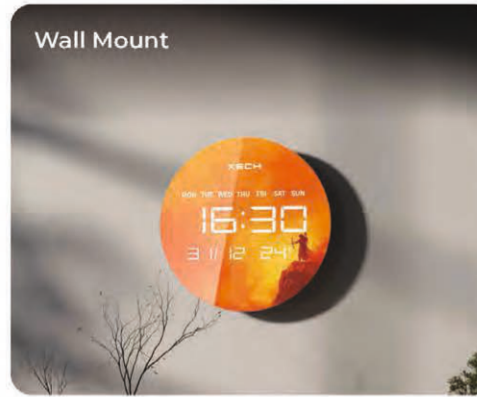

Energy
Efficient

NAVYUG
Corporates

SOLARIS (ARCHER) Digital Clock from the Future

Wall Mount

Table Mount

Explore Mars from Your Home!
Hyper-realistic Print

Easy Viewing Day or Night
Bright LEDs

Why