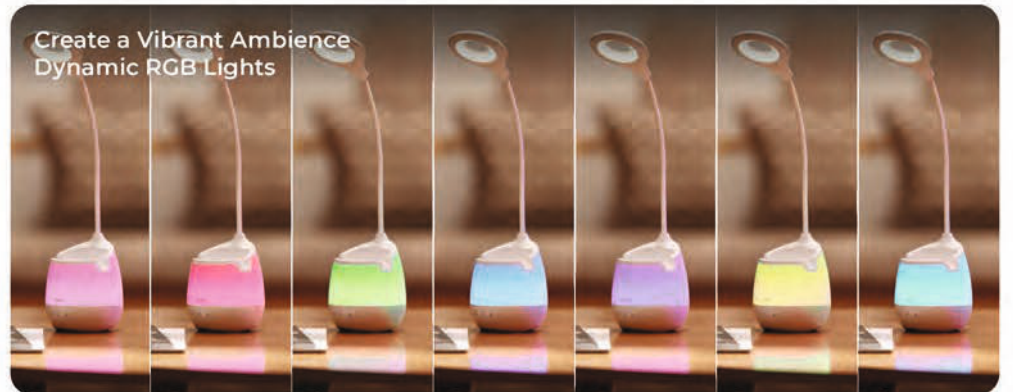

XECH Lumosx The Most Versatile Lamp In The Market?

Hassle Free Entertainment

Your Night Time Reading Partner

Powerful 5W Speaker

Create a Vibrant Ambience
Dynamic RGB Lights

Wireless
Speaker

RGB Mood
Lights

Perfect for Reading,
Studying, and Working!

Stick on To Any
Smooth Surface

Clip on
to Any Shelf

Multiple
Attachments

3 Colour Lighting
Dimmable Brightness

Bright Light – 5500K

Natural Light – 4000K

Warm Light – 3000K