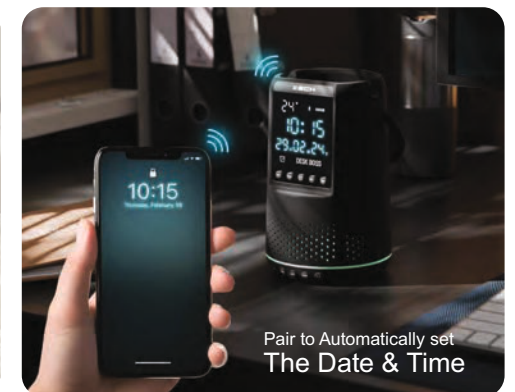

What Makes

XECH Deskboss The Most Versatile Speaker?

10W
Speaker

USB C
Charging

Pen & Stationery
Holder

Smartphone
Holder

RGB
Lights

TWS
Mode