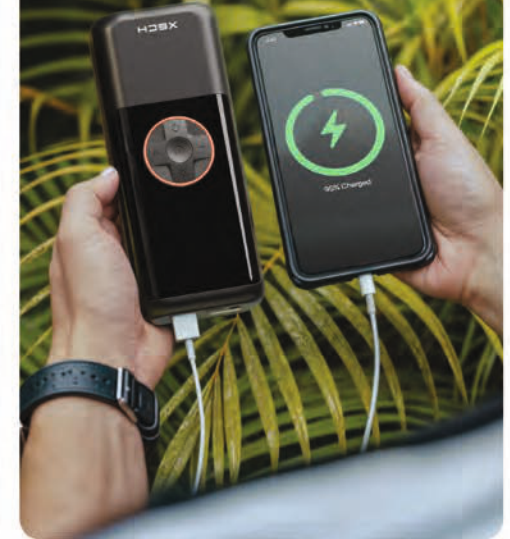

Basketball

Torch

What Advantages Does

XECH Tyre Inflator Offer Compared To Traditional Air Pump?

Cordless
Operation

Corded (12V Car)
Operation

Rechargeable
Battery

Digital
Meter