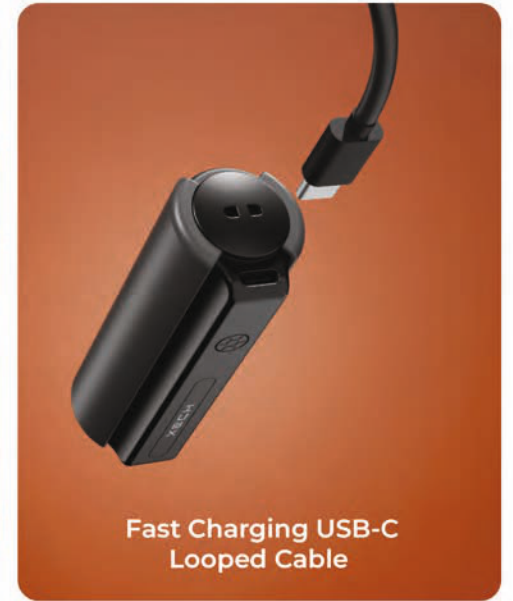

Bi-Directional
USB-C

NAVYUG
Corporates

TORCH POWERBANK
5000mAH Powerbank

MRP ₹ 2,499/-

Safely Charge High and
Low Powered Devices

Fast Charging USB-C
Looped Cable

High Lumens Mini Flashlight

What makes