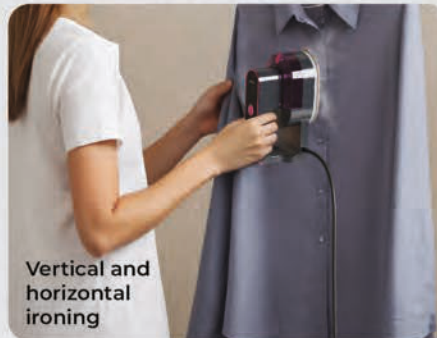

Vertical and
horizontal
ironing