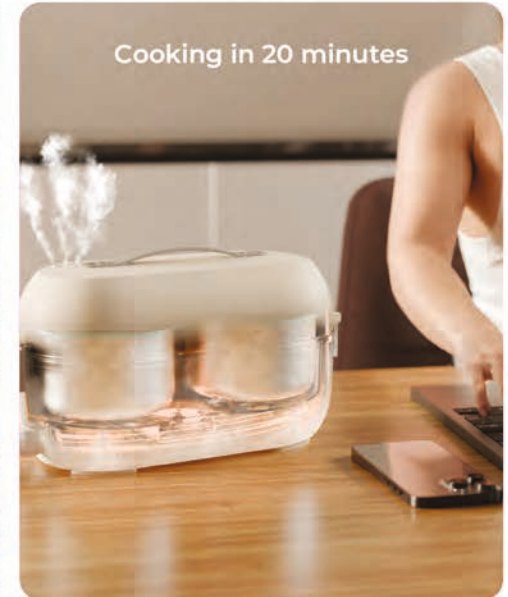

How Does

XECH HOT BOX II Make Everyday Lunch Smarter & Healthier?

Certified
Power Cord

Auto
Cut-Off

Dry Boil
Protection

Sealed
Containers

Spill-Proof
Design

NAVYUG
Corporates