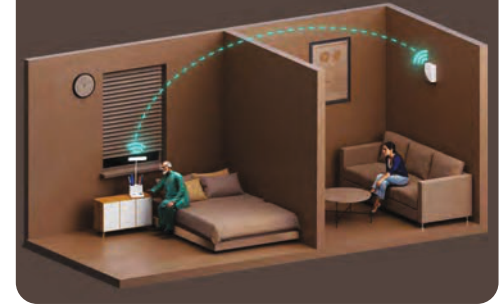

MRP ₹ 1,999/-

Desk Organizer and
Smartphone Holder

Alert Instantly with
the 100ft Wireless Bell!

Alert Between Room
For Emergencies

Optimal Lighting for All Occasions

40% Wider Light Throw

Call for Assistance
While Studying