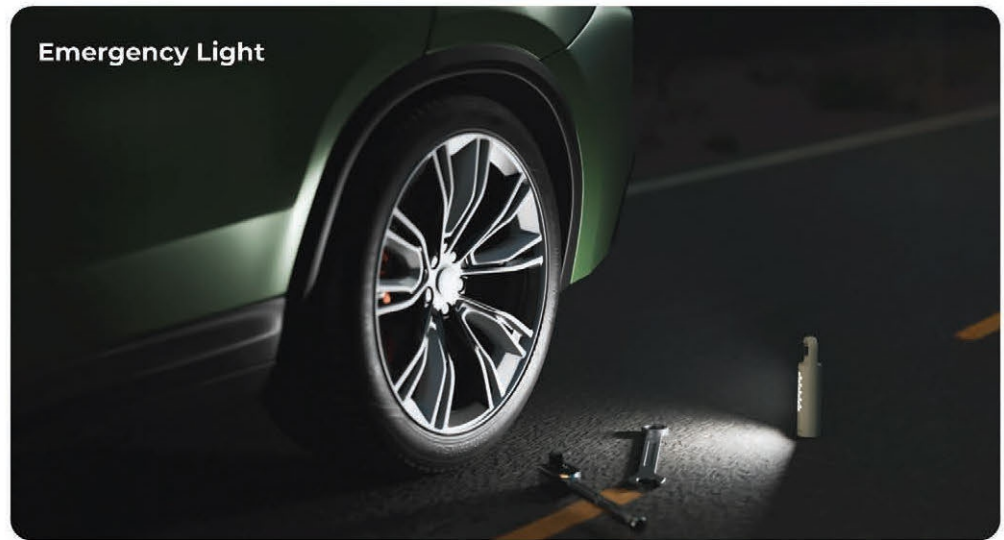

Brain Shape
Lamp

One Button
Operation

NAVYUG
Corporates

BEAM
Rechargeable Torch Lamp

MRP ₹ 599/-

Reading Light

For Your Everyday Convenience

Emergency Light