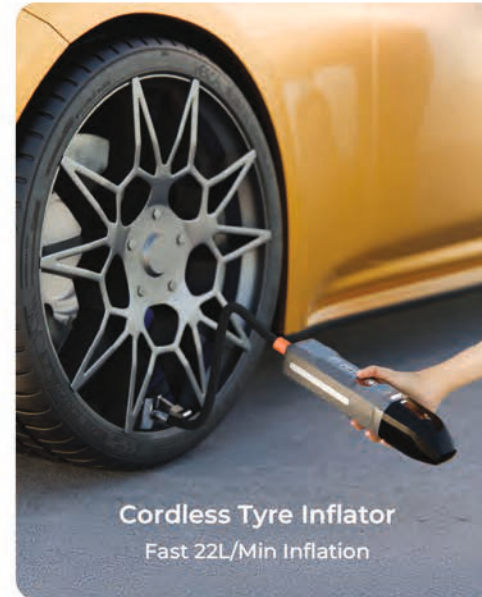

NAVYUG
Corporates

SUPERVAC
High Power Cordless Vacuum

MRP ₹ 13,999/-

Heavy Duty Jump Starter

Compatible with
4.0 L Petrol | 2.5 L Diesel | 2.5 L CNG

Cordless Handheld Vacuum
With Powerful Turbo Mode

Cordless Tyre Inflator
Fast 22L/Min Inflation