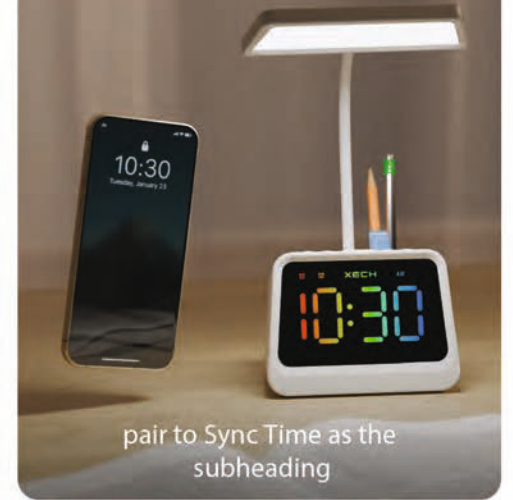

PRISM
Digital Clock With Lamp

MRP ₹ 2299/-

Compact Desk Lamp
with Pen Stand

Bluetooth clock

pair to Sync Time as the
subheading

Dual Colour Tones

Cool Light

Warm Light

pair to Sync Time as the
subheading

What makes

XECH Prism the ideal desk clock?

Large
Lamp Head

Pen
Stand

USB-C
Rechargeable

Large
Display

Dual
Alarm