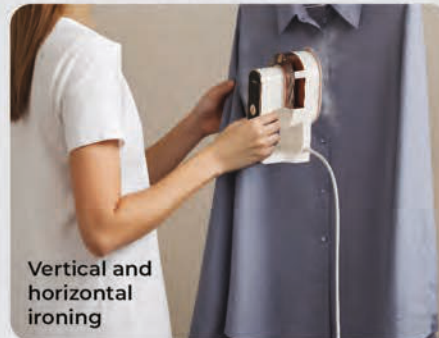

Vertical and
horizontal
ironing