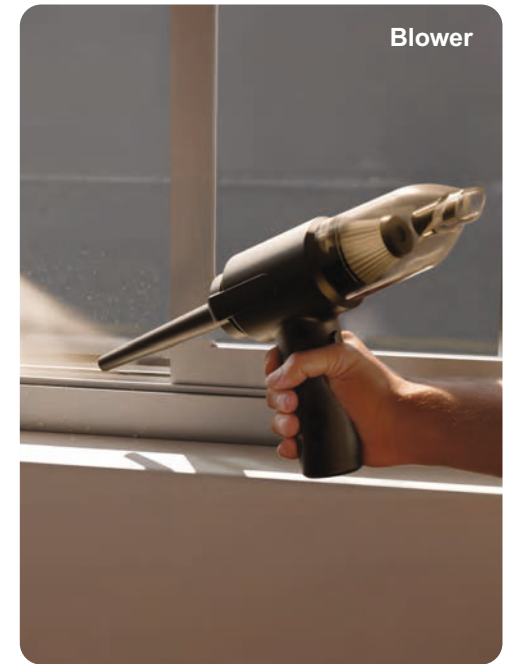

NAVYUG
Corporates

V-GUN PRO
Cordless Vacuum with Blower

4X
More
Power

MRP ₹ 4,299/-

Suction

Blower

Super Stylish Design

- ① Crevice nozzle - For window panes & hard to reach area
- ② Upholstery Brush - Sofa, Chairs, Car Seats, and more!
- ③ Crevice nozzle brush - For Keyboards & Sofa Seats
- ④ Transparent Bin - Large capacity
- ⑤ HEPA Filter - Washable
- ⑥ Focused Pipe - Drawers, Corners & window panel
- ⑦ Focused Pipe Brush - Table tops, Car AC Vents & Interiors
- ⑧ Inflator & Deflator attachment - Pillows, Vacuum sealing luggage, Inflatable mini pool
- ⑨ Mini Focused Pipe - PC Cabinets, Window panes & hard to reach area
- ⑩ USB C Cable - Charging Indicator Enabled