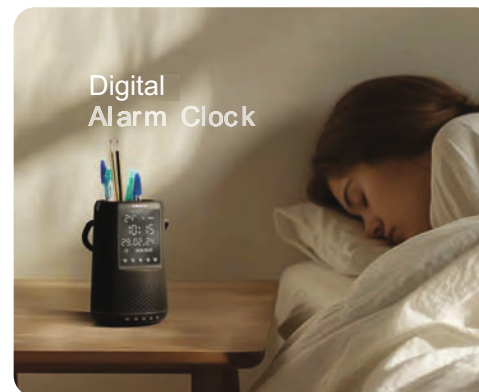

What Makes

XECH Deskboss The Most Versatile Speaker?

10W
Speaker

USB C
Charging

Pen & Stationery
Holder

Smartphone
Holder

RGB
Lights

TWS
Mode