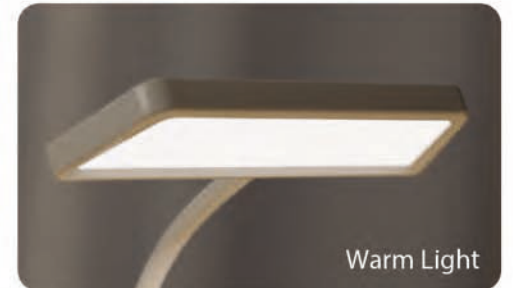

PRISM
Digital Clock With Lamp

MRP ₹ 2299/-

Compact Desk Lamp
with Pen Stand

Bluetooth clock

pair to Sync Time as the
subheading

Dual Colour Tones

Cool Light

Warm Light