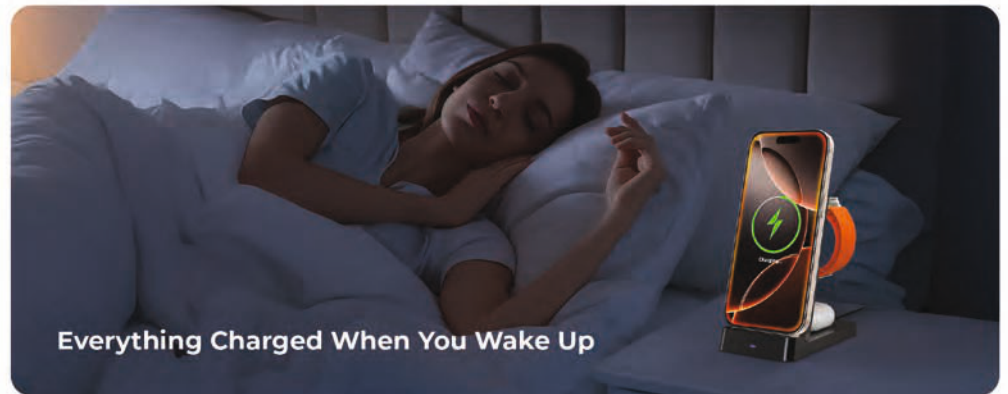

Horizontal & Vertical
Wireless Charging

Everything Charged When You Wake Up

What makes

XECH Powerbase Ultra The Perfect Multicharger?

Wireless
Charger

Type-C
Charging

Lite
Weight

Support for Qi
Standard Model