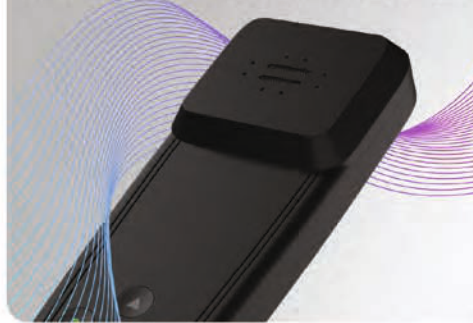

Multimedia
Controller

Optimised for Siri
& Google Assistant

NAVYUG
Corporates

PULSE II X
Wireless Charger with Smart Handset

MRP ₹ 3,999/-

Prioritize well-being with our
Radiation Reduction Smart Handset

10W Wireless Charging Pad

USB Output Port
Charge 2 devices
together!

Connects with 2 Devices at Once
For Those Multi-Taskers

Take Calls While
Your Phone Charges

4-in-1 Control Hub

- Answer,
- Reject calls,
- Control
Multimedia

Why

Pulse II X Is Second To None In The Market?