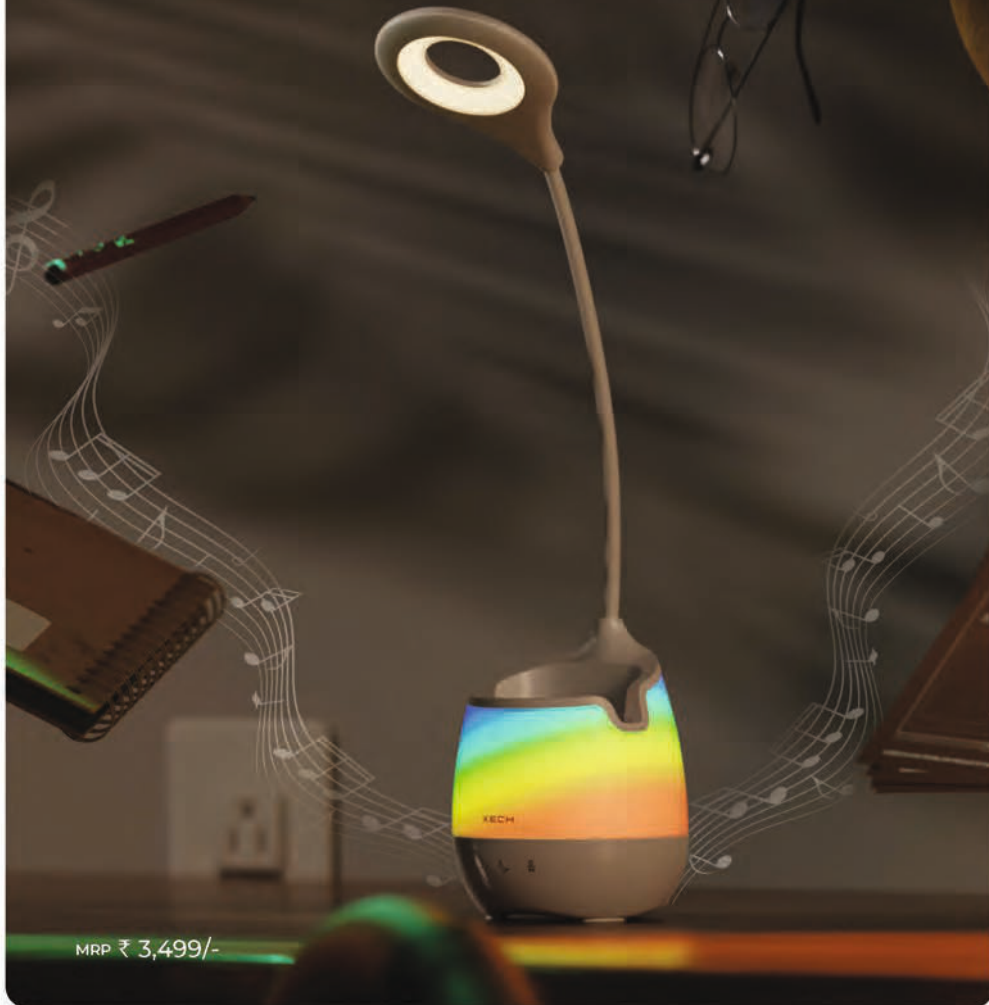

NAVYUG
Corporates

LUMOS X
Lamp with Speaker & RGB Lights

MRP ₹ 3,499/-

What Makes

XECH Lumosx The Most Versatile Lamp In The Market?

Hassle Free Entertainment