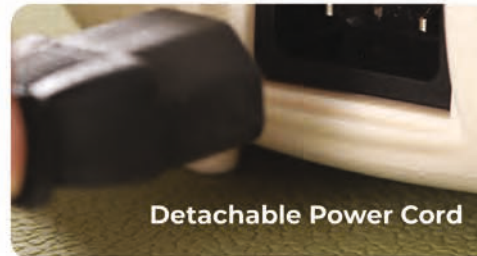

Detachable Power Cord