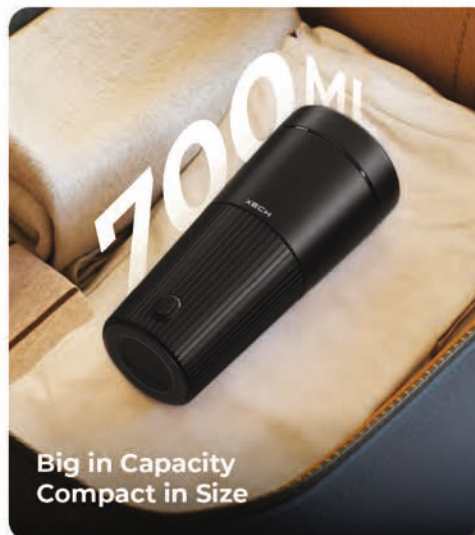

Multi
Voltage Adapt

NAVYUG
Corporates

HYDROBOIL PRO

Portable Electric Kettle

MRP ₹5,999/-

Rapid Boil Technology
Boil Dry Protection

Boil Water In
Two Minutes

Cool Touch Body

Big in Capacity
Compact in Size

304 Stainless Steel
Detachable Power Cord

What Makes the

XECH

Portable Electric Kettle a Must-Have for Modern Travelers?

500W
Power

700 ml
Capacity

ISI Certified
Power Cord