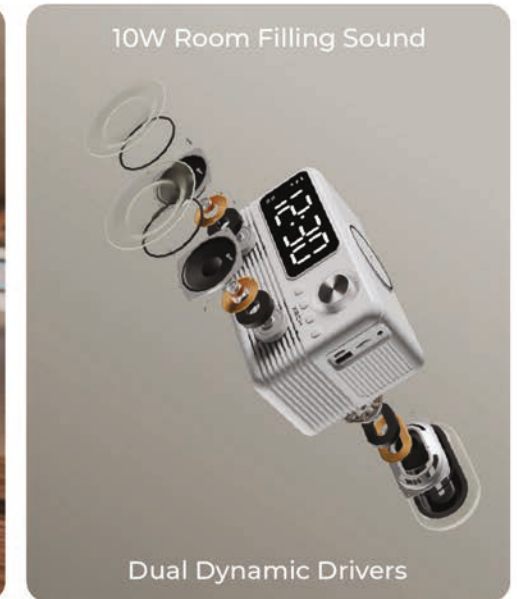

Dual Dynamic Drivers

Charge 3 Devices at Once

1 x Wireless
Charging

1 x USB-C
Port

1 x USB-A
Port

Dual Dynamic
Drivers

Retro
Radio FM

Pair to
Set Time