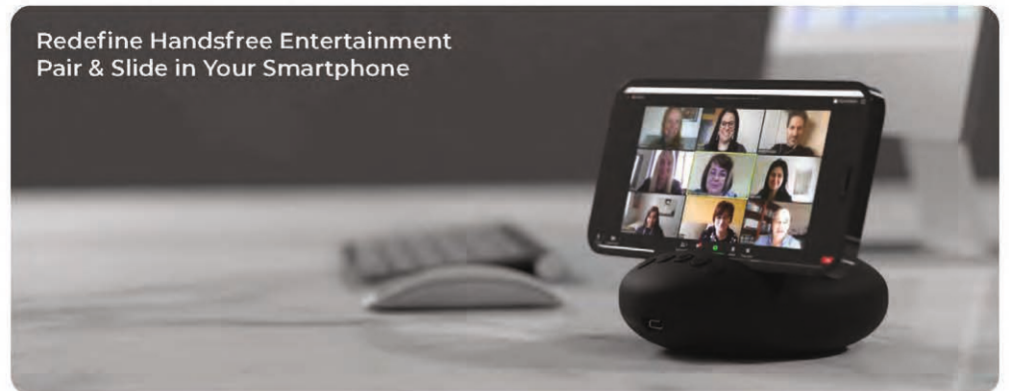

NAVYUG
Corporates

ARC
More Than Just A Speaker

MRP ₹ 2999/-

Carry Your Music With You
Heavy Duty Lanyard

Optimal Viewing Angle
Perfect for Binge Watching

Dual Slot Pen Stand

Redefine Handsfree Entertainment
Pair & Slide in Your Smartphone