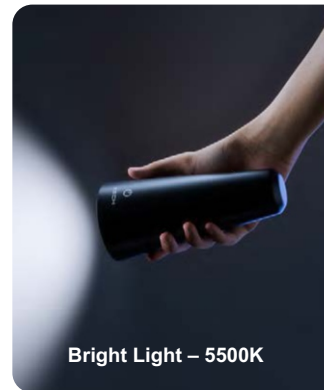

Perfect for Reading,
Studying, and Working!

Stick on To Any
Smooth Surface

Clip on
to Any Shelf

Multiple
Attachments

3 Colour Lighting
Dimmable Brightness

Bright Light – 5500K

Natural Light – 4000K

Warm Light – 3000K