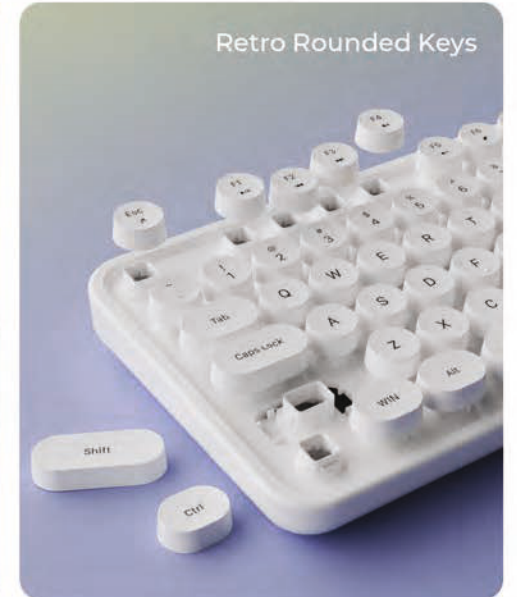

Connect to
3 Devices at Once

84
Keys

Iconic Typewriter
Design

NAVYUG
Corporates

KEYPOP
Update to Retro
Wireless Keyboard
and Mouse Combo

One Receiver for Keyboard
and Mouse Both

Is this the new definition of retro fusion with modern tech?