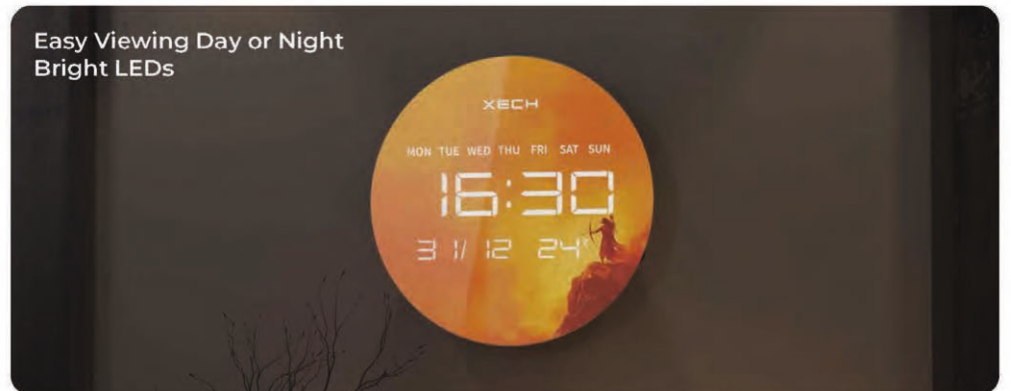

Energy
Efficient

NAVYUG
Corporates

SOLARIS (ARCHER) Digital Clock from the Future

Wall Mount

Table Mount

Explore Mars from Your Home!
Hyper-realistic Print

Easy Viewing Day or Night
Bright LEDs

Why