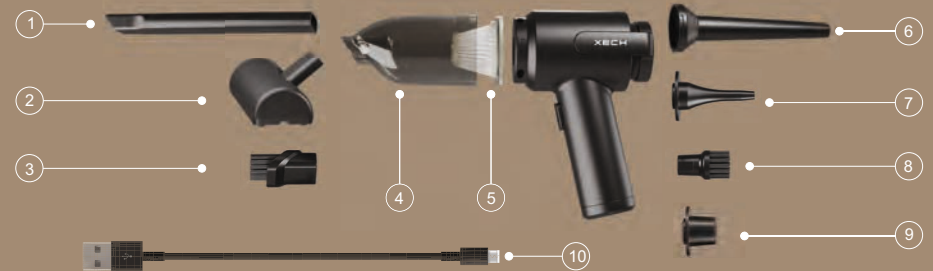

NAVYUG
Corporates

V-GUN PRO
Cordless Vacuum with Blower

4X
More
Power

MRP ₹ 4,299/-

Suction

Blower

Super Stylish Design

- ① Crevice nozzle - For window panes & hard to reach area
- ② Upholstery Brush - Sofa, Chairs, Car Seats, and more!
- ③ Crevice nozzle brush - For Keyboards & Sofa Seats
- ④ Transparent Bin - Large capacity
- ⑤ HEPA Filter - Washable
- ⑥ Focused Pipe - Drawers, Corners & window panel
- ⑦ Focused Pipe Brush - Table tops, Car AC Vents & Interiors
- ⑧ Inflator & Deflator attachment - Pillows, Vacuum sealing luggage, Inflatable mini pool
- ⑨ Mini Focused Pipe - PC Cabinets, Window panes & hard to reach area
- ⑩ USB C Cable - Charging Indicator Enabled