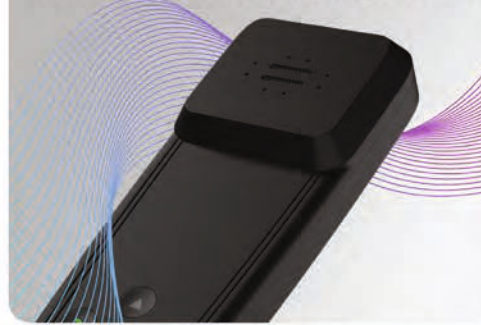

USB C
Rechargeable

3 Wind
Speeds

Base
Extender

NAVYUG
Corporates

PULSE II
Pen Stand with Smart Handset

MRP ₹ 1,999/-

Prioritize well-being with our
Radiation Reduction Smart Handset

Organize in Style with
Integrated Pen Stand

Connects with 2 Devices at Once
For Those Multi-Taskers

Future Retro Style Vertical Dock
Sleek storage solution for your smart handset

Room Wide
Connectivity Answer calls
from across the room

4-in-1 Control Hub