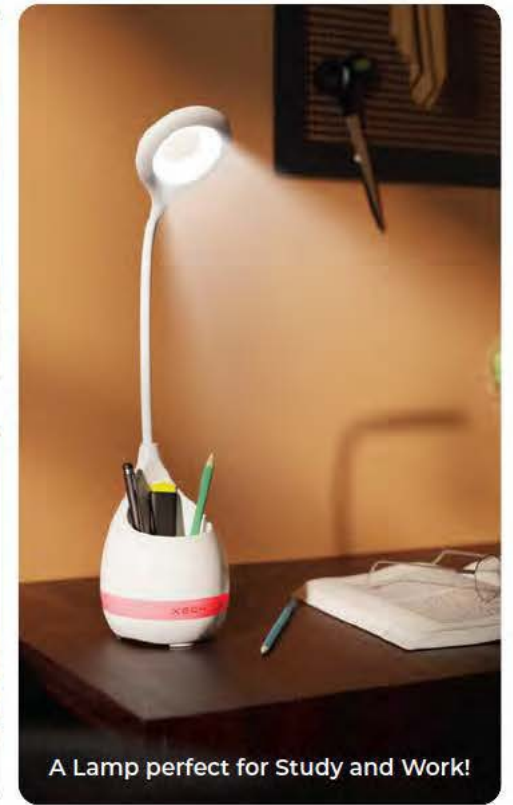

MRP ₹ 1,499/-

How Does

XECH T2 Lamp Differentiate Itself From Other Lamps In The Market?

Operate the lamp with
a single touch

Keep Things Organized
Pen Stand & Stationery Holder

A Lamp perfect for Study and Work!