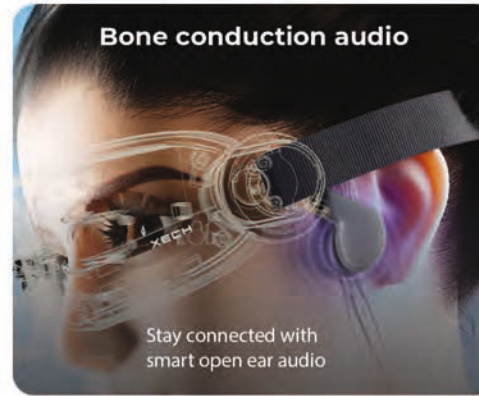

Eye & Temple Massager with
Bone Conduction Audio

₹ 14,999/-

Bone conduction audio

Stay connected with
smart open ear audio

Relax without losing sight of what matters

Gentle Warmth with Compression

Now with Temple Massage