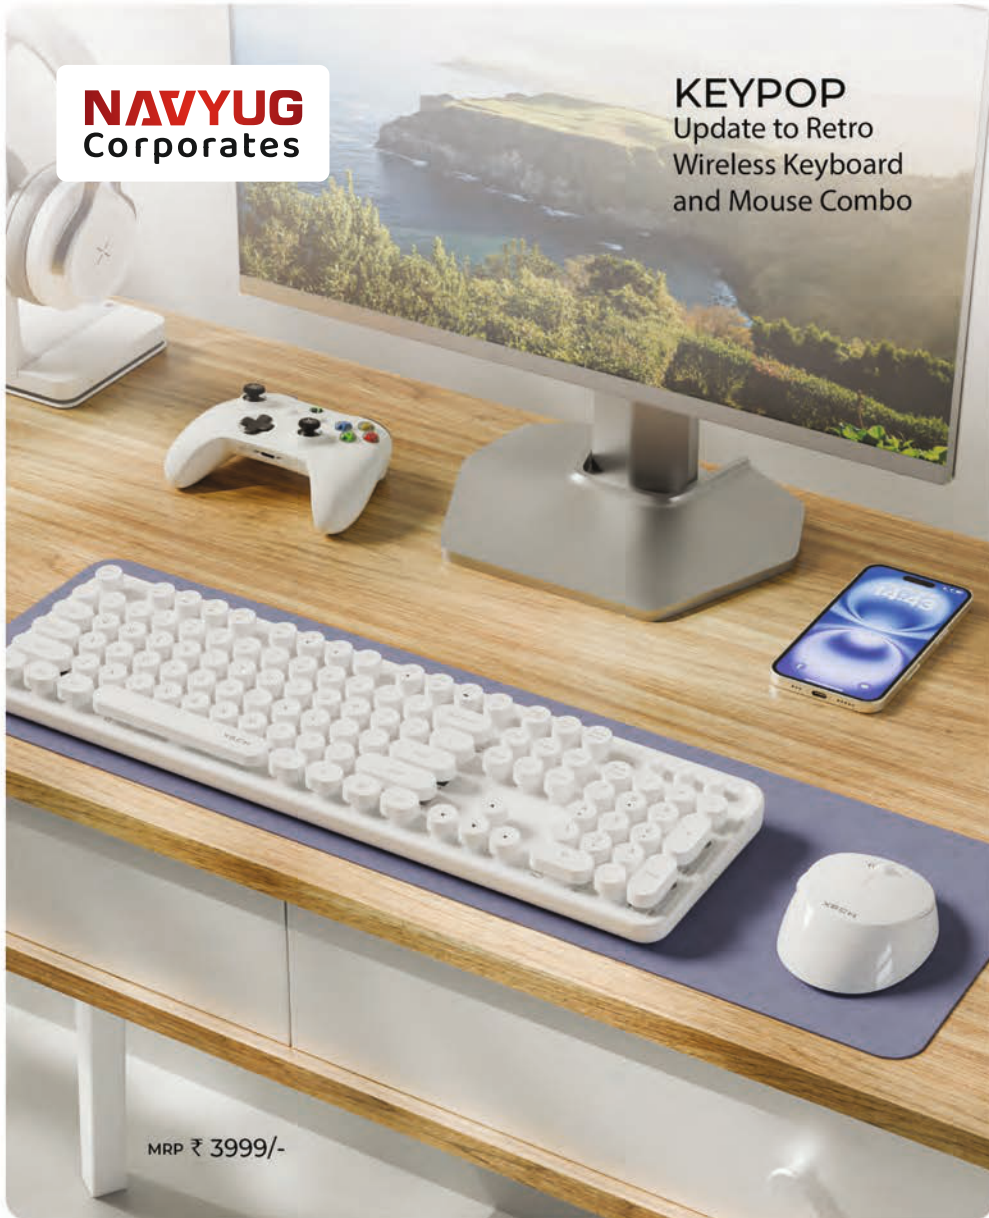

Switch Between
Multiple OS

Round Volcano
Key Caps

How is this keyboard the perfect fusion of retro with modern tech?

Compatible with

Android

Windows

iOS

Phone & Tablet
Holder

Connect to
3 Devices at Once

84
Keys

Iconic Typewriter
Design

NAVYUG
Corporates

KEYPOP
Update to Retro
Wireless Keyboard
and Mouse Combo

One Receiver for Keyboard
and Mouse Both

Is this the new definition of retro fusion with modern tech?