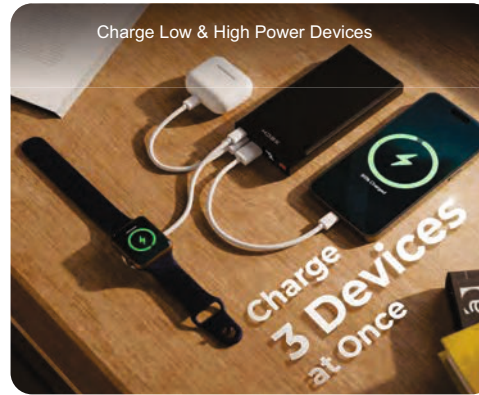

MRP ₹ 2,199/-

10000 mAh

Charge Low & High Power Devices