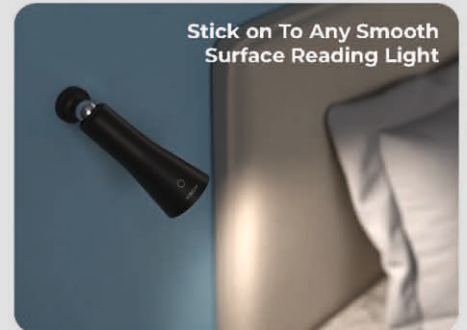

From Lamp to Torch in Seconds
Simply Detach the Lamp Head

Stick on To Any Smooth
Surface Reading Light

Clip on to Any Shelf or
Cabinet or Even Chairs
Multipurpose Light

From Lamp to Torch in Seconds
Simply Detach the Lamp Head