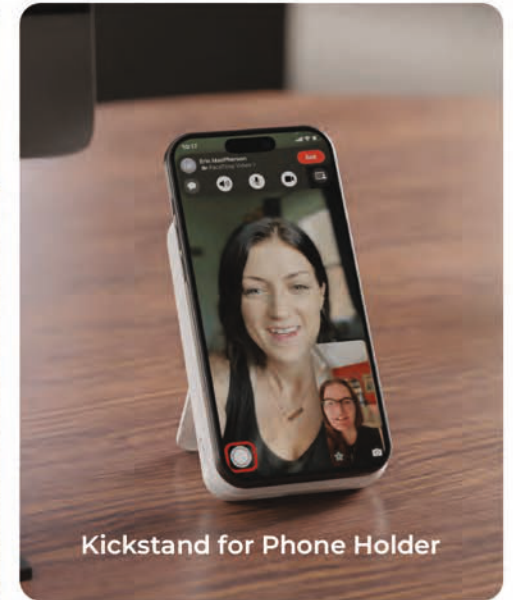

Multi-Device
Storage

Smart
phones

Smart
phones

NAVYUG
Corporates

X-CHARGE MAG
10000mAH Magnetic Power Bank

MRP ₹ 3,999/-

Fast QC.30 PD Charging

Kickstand for Phone Holder