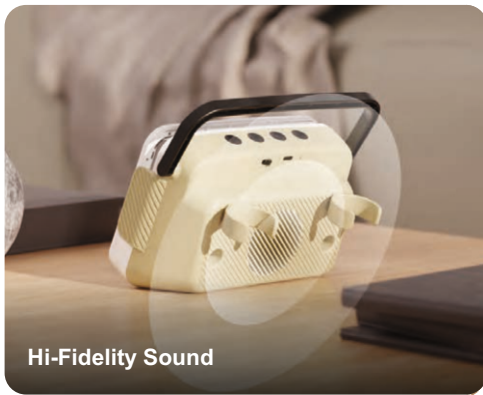

Hi-Fidelity Sound