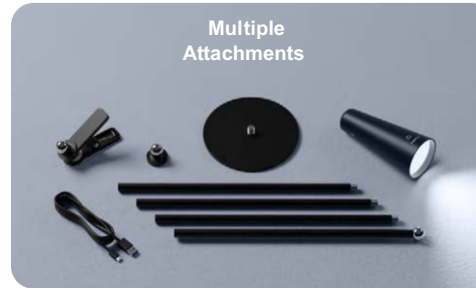

Perfect for Reading,
Studying, and Working!

Stick on To Any
Smooth Surface

Clip on
to Any Shelf

Multiple
Attachments

3 Colour Lighting
Dimmable Brightness

Bright Light – 5500K

Natural Light – 4000K

Warm Light – 3000K