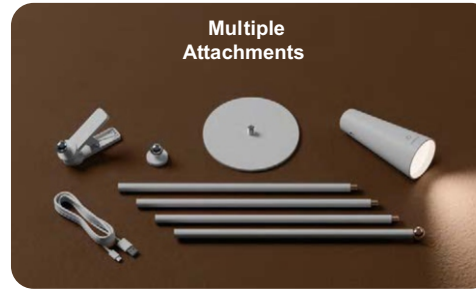

Multiple
Attachments