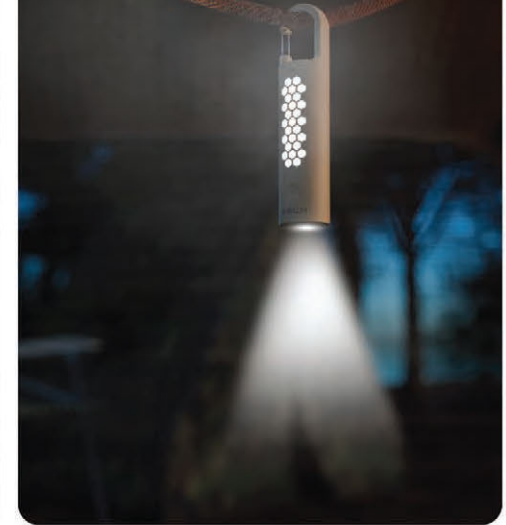

Brain Shape
Lamp

One Button
Operation

NAVYUG
Corporates

BEAM
Rechargeable Torch Lamp

MRP ₹ 599/-

Reading Light

For Your Everyday Convenience

Emergency Light