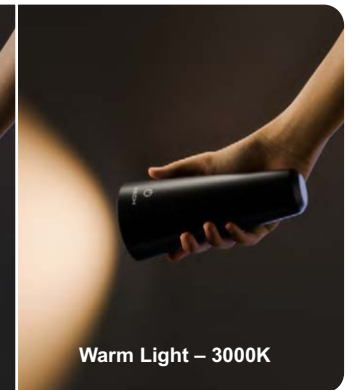

Perfect for Reading,
Studying, and Working!

Stick on To Any
Smooth Surface

Clip on
to Any Shelf

Multiple
Attachments

3 Colour Lighting
Dimmable Brightness

Bright Light – 5500K

Natural Light – 4000K

Warm Light – 3000K