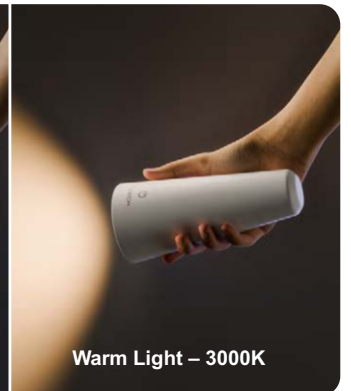

Clip on
to Any Shelf

Multiple
Attachments

3 Colour Tone Lighting

Bright Light – 5500K

Natural Light – 4000K

Warm Light – 3000K

How does

XECH