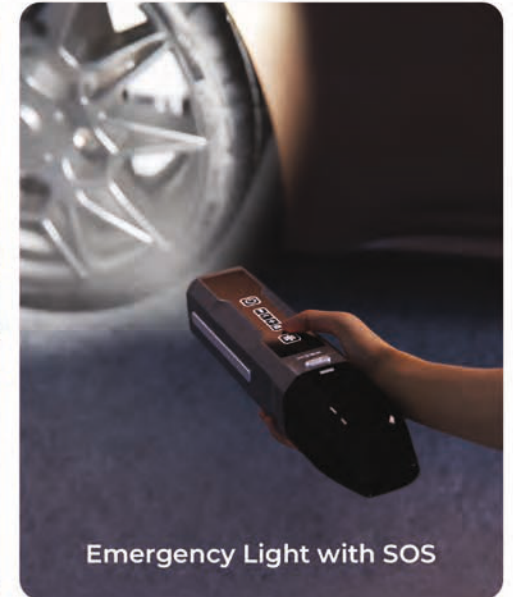

NAVYUG
Corporates

SUPERVAC
High Power Cordless Vacuum

MRP ₹ 13,999/-

Heavy Duty Jump Starter

Compatible with
4.0 L Petrol | 2.5 L Diesel | 2.5 L CNG

Cordless Handheld Vacuum
With Powerful Turbo Mode

Cordless Tyre Inflator
Fast 22L/Min Inflation