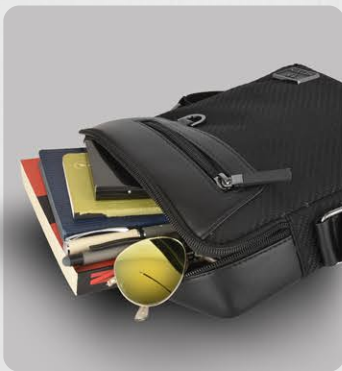

Adjustable Shoulder
Strap

Padded Laptop
Sleeve

Multiple Organised
Compartments

Trolley Strap

MONTERE

255(Black)- Sling Bag

This black sling bag (8 x 2 x 10 inches) is crafted from carbon fibre polyester & PVC, featuring 3 primary pockets including 1 inside zip, 1 spectacle holder, and 2 pen slots for smart everyday organization.