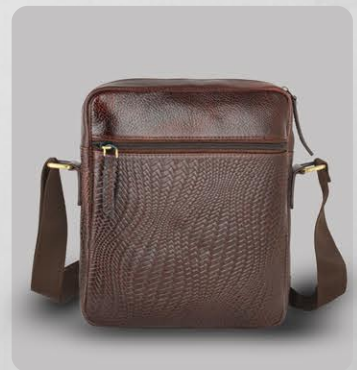

Secure Laptop Storage

Genuine Leather

Easy to Carry

Padded Laptop Sleeve

PARAMOUNT

261- Sling Bag

This black sling bag, crafted from saffiano Genuine leather with polyester lining, measures 8.5x2.25x10 inches and offers 3 compartments including 1 inside zip, 2 pen slots, and a dedicated wallet compartment.

Adjustable Shoulder Strap

Easy to carry

Multiple Compartments

Genuine Leather

REGAL

262(Brown)- Sling Bag

This Tan sling bag, made from genuine leather with polyester lining, measures 8x2.25x10 inches and features 3 compartments including 1 inside zip, 2 pen slots, and a dedicated wallet compartment.

Adjustable Shoulder Strap

Easy to carry

Multiple Compartments

Genuine Leather

REGAL

262 (Tan)- Sling Bag

This brown sling bag, made from genuine leather with polyester lining, measures 8x2.25x10 inches and features 3 compartments including 1 inside zip, 2 pen slots, and a dedicated wallet compartment.

Adjustable Shoulder
Strap

Easy to carry

Multiple
Compartments

Genuine
Leather

SOCAR

263- Sling Bag

This petite-sized black sling bag measures 6x2.25x9 inches, crafted from PU/PVC with a polyester lining, and features 3 compartments for organized storage.