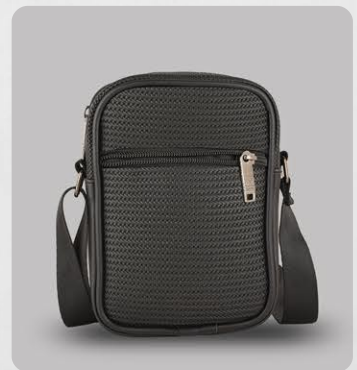

Adjustable Shoulder
Strap

Easy to carry

Multiple
Compartments

Genuine
Leather

SOCAR

263- Sling Bag

This petite-sized black sling bag measures 6x2.25x9 inches, crafted from PU/PVC with a polyester lining, and features 3 compartments for organized storage.

Adjustable Shoulder Strap

Easy to carry

Multiple Compartments

Premium Quality

SOPHISTICASE

264- Laptop Sleeve

This black laptop sleeve, measuring 15x0.5x11 inches, is crafted from PU and PVC with a polyester lining, featuring 3 compartments designed to fit laptops up to 14.5 inches securely.