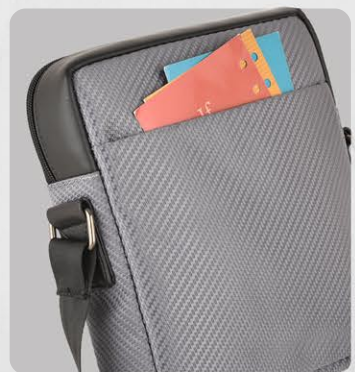

Adjustable Shoulder
Strap

Padded Laptop
Sleeve

Multiple Organised
Compartments

Trolley Strap

MONTERE

255(Black)- Sling Bag

This black sling bag (8 x 2 x 10 inches) is crafted from carbon fibre polyester & PVC, featuring 3 primary pockets including 1 inside zip, 1 spectacle holder, and 2 pen slots for smart everyday organization.

Adjustable Shoulder Strap

Easy to carry

Multiple Compartments

Premium Quality

MONTERE

255(Grey)- Sling Bag

This grey sling bag (8 x 2 x 10 inches) is crafted from carbon fibre polyester & PVC, featuring 3 primary pockets including 1 inside zip, 1 spectacle holder, and 2 pen slots for smart everyday organization.

Adjustable Shoulder Strap

Easy to carry

Multiple Compartments

Premium Quality

NEXCENT

256(Black)-Laptop Bag

This laptop bag measures 16 x 4 x 12 inches and fits laptops up to 16 inches, made from waterproof microfiber and Oxford fabric with a durable polyester lining. It features 4 primary pockets including dedicated compartments for a laptop, wallet, spectacle case, and a convenient trolley strap for easy travel.