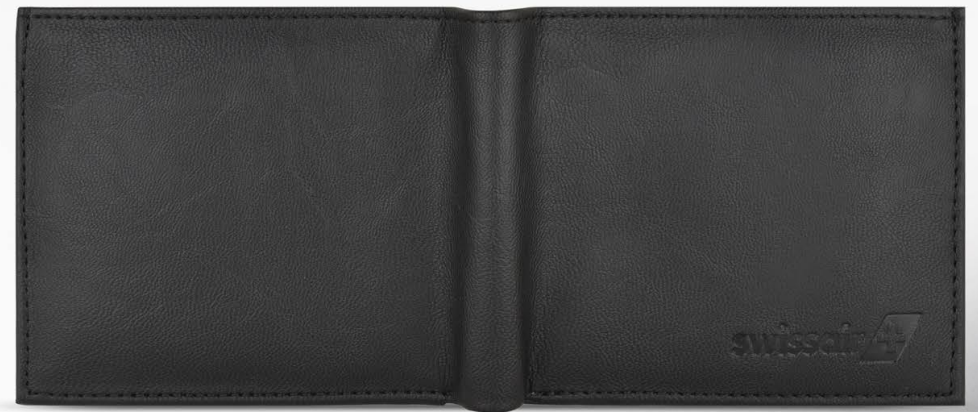

339 PLAIN LEATHER WALLET (BLACK)

EXECUTIVE WALLETS

339 PLAIN LEATHER WALLET (BROWN)

BLACK

BROWN

BLUE

EXECUTIVE WALLETS

340 SAFFINO WALLET (TAN)

TAN

BLACK

EXECUTIVE WALLETS

TAN

BLACK

340 SAFFINO WALLET (BLACK)

EXECUTIVE WALLETS

341 SWISS AIR

EXECUTIVE WALLETS

342 TISSOT

EXECUTIVE WALLETS

343 VISTARA

EXECUTIVE WALLETS

BLACK

BROWN

TAN