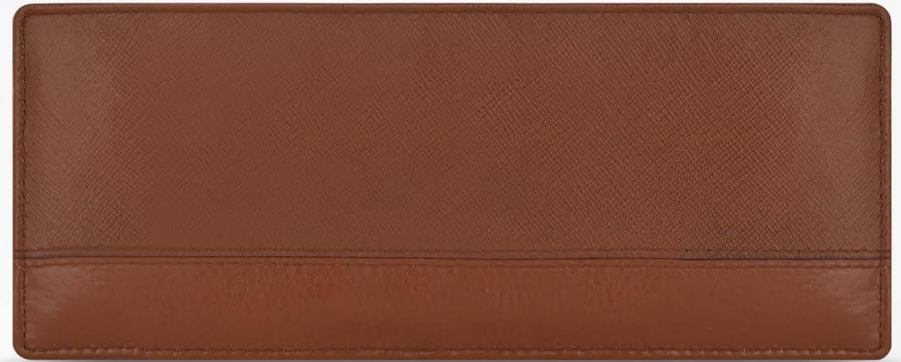

BLACK

BROWN

BLUE

339 PLAIN LEATHER WALLET (BLUE)

EXECUTIVE WALLETS

BLACK

BROWN

BLUE

339 PLAIN LEATHER WALLET (BLACK)

EXECUTIVE WALLETS

339 PLAIN LEATHER WALLET (BROWN)

BLACK

BROWN

BLUE

EXECUTIVE WALLETS

340 SAFFINO WALLET (TAN)

TAN

BLACK

EXECUTIVE WALLETS

TAN

BLACK

340 SAFFINO WALLET (BLACK)

EXECUTIVE WALLETS

341 SWISS AIR