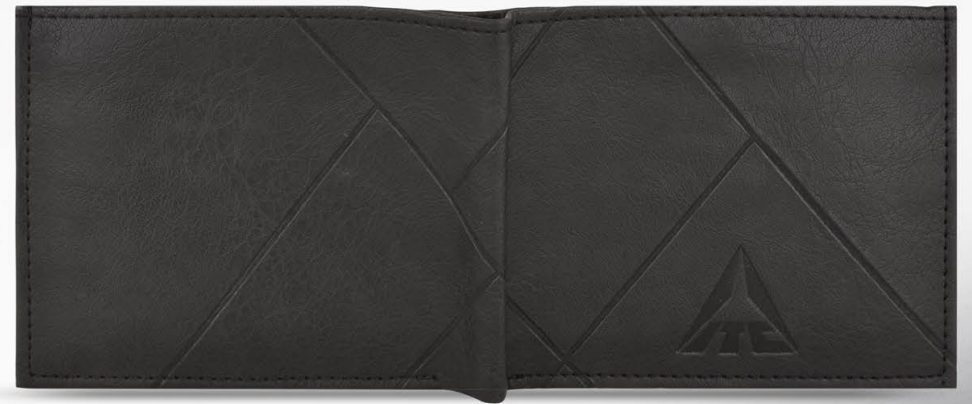

EXECUTIVE WALLETS

325 AWS (PASSPORT HOLDER)

EXECUTIVE WALLETS

326 BELVOIR

EXECUTIVE WALLETS

327 BROWN LEATHER STITCHED WALLET

EXECUTIVE WALLETS

328 CREATIVE (LUGGAGE TAG)

EXECUTIVE WALLETS

329 CREATIVE (PASSPORT HOLDER)

EXECUTIVE WALLETS

EXECUTIVE WALLETS

331 FITBIT

EXECUTIVE WALLETS

EXECUTIVE WALLETS

333 ITC

EXECUTIVE WALLETS

BLACK

GREY

BLUE

334 LINKEDIN (GREY)

EXECUTIVE WALLETS

BLACK

GREY

BLUE

334 LINKEDIN (BLUE)

EXECUTIVE WALLETS

BLACK

GREY

BLUE

334 LINKEDIN (BLACK)

EXECUTIVE WALLETS