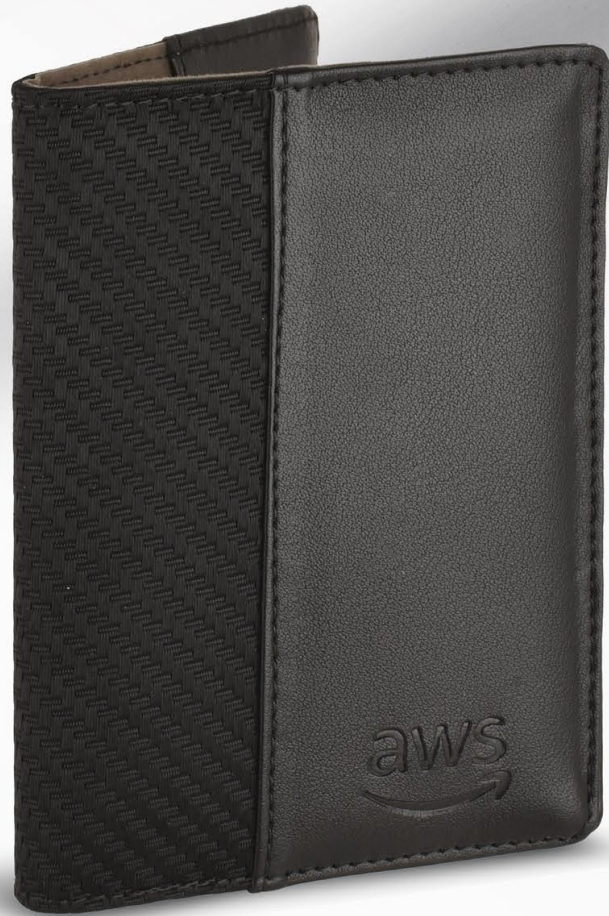

EXECUTIVE WALLETS

BLACK

BROWN

TAN

344 WEAVE WALLET (TAN)

EXECUTIVE WALLETS

EXECUTIVE WALLETS

324 AWS (LUGGAGE TAG)

EXECUTIVE WALLETS

325 AWS (PASSPORT HOLDER)

EXECUTIVE WALLETS

326 BELVOIR

EXECUTIVE WALLETS

327 BROWN LEATHER STITCHED WALLET

EXECUTIVE WALLETS

328 CREATIVE (LUGGAGE TAG)