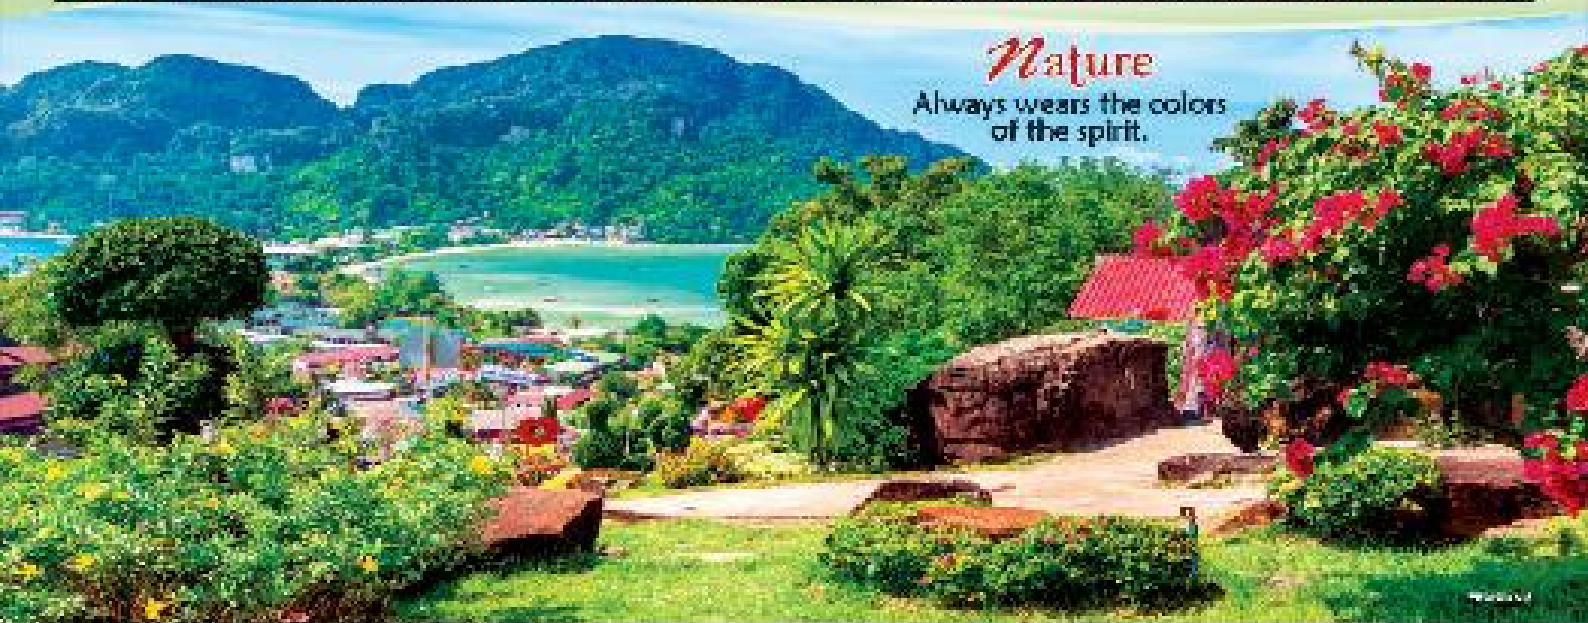

*Nature*  
Always wears the colors of the spirit.

**AVAILABLE IN :**  
**20" x 30" (Art Paper)**  
**(Date)**

**229**

Every  
*Flower*  
blooms in its own time

2026

**JANUARY**

☾	4	11	18	25	
☿	5	12	19	26	
♈	6	13	20	27	
♉	7	14	21	28	
♊	1	8	15	22	29
♋	2	9	16	23	30
♌	3	10	17	24	31